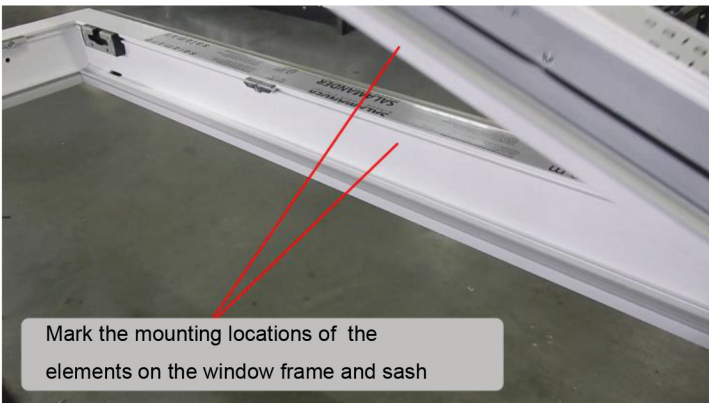

WINDOW LIFTER / STABILIZER

A universal, independent fitting element that prevents the window sash from falling

- It is recommended to use the stabilizer in wide and heavy windows

- Installation in windows from 650mm from the fitting rebate

1

2