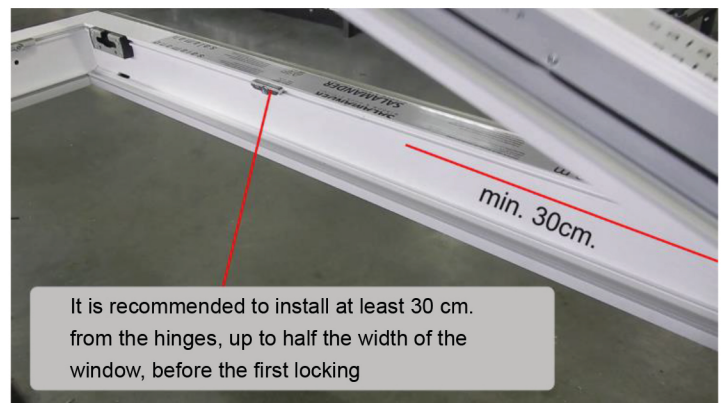

WINDOW LIFTER / STABILIZER

A universal, independent fitting element that prevents the window sash from falling

- It is recommended to use the stabilizer in wide and heavy windows

- Installation in windows from 650mm from the fitting rebate

1

2